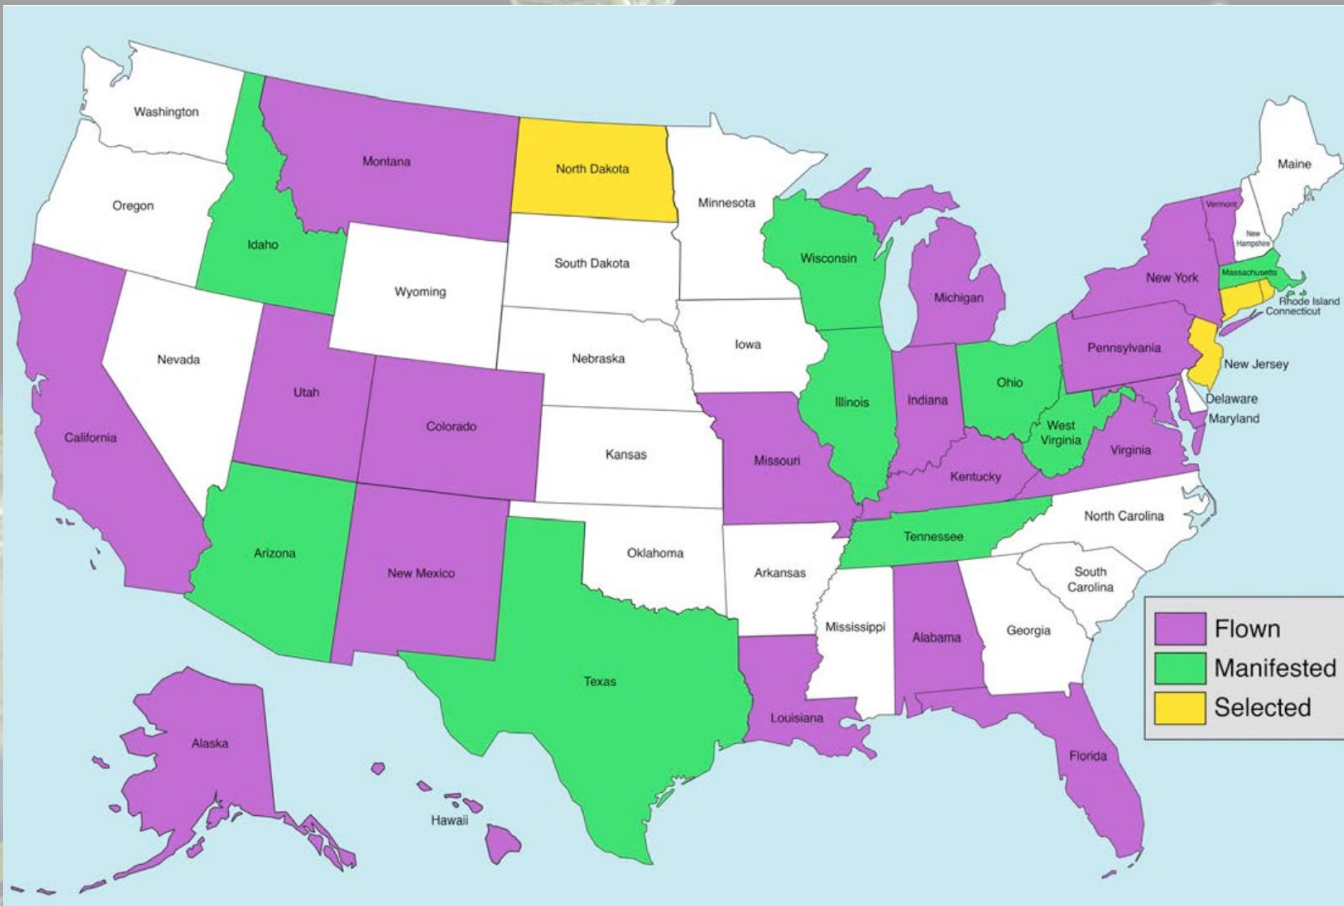

RocketLab – ELaNa XIX – 14 CubeSat Missions
500km Cir at 85° Inclination
June 2017

Virgin Galactic – ELaNa XX – 18 CubeSats Missions
500km Cir at 90° Inclination
December 2017

FireFly – ELaNa 21 – 10 CubeSat Missions
375km Cir at 55° Inclination
March 2018

John F. Kennedy Space Center

White House Maker Initiative

LAUNCH SERVICES PROGRAM

Goal to broaden NASA's CubeSat Launch Initiative to reach all states by targeting the 20-18 "rookie states" that have had no previous presence in space.