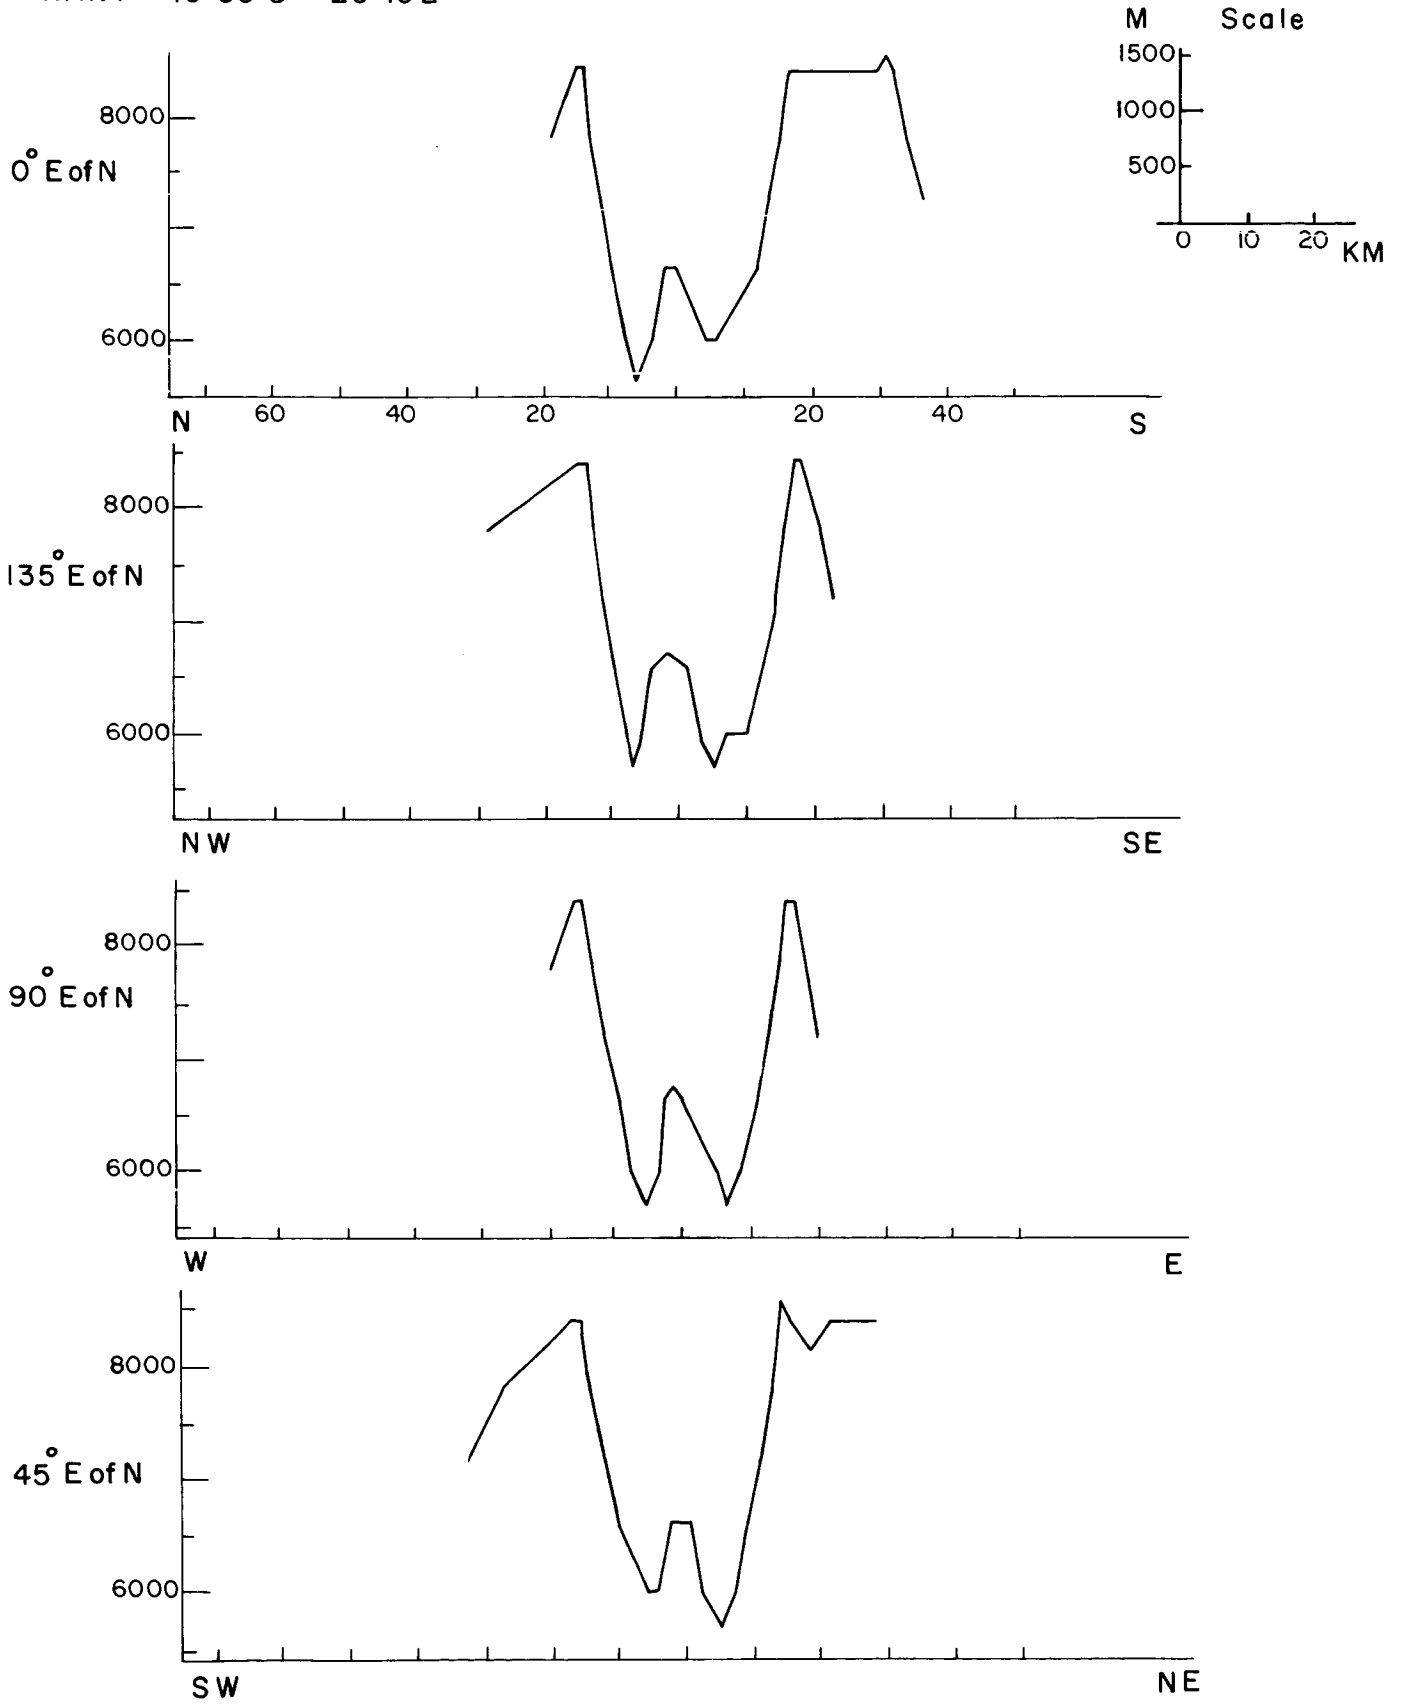

KANT 10°30'S 20°10'E