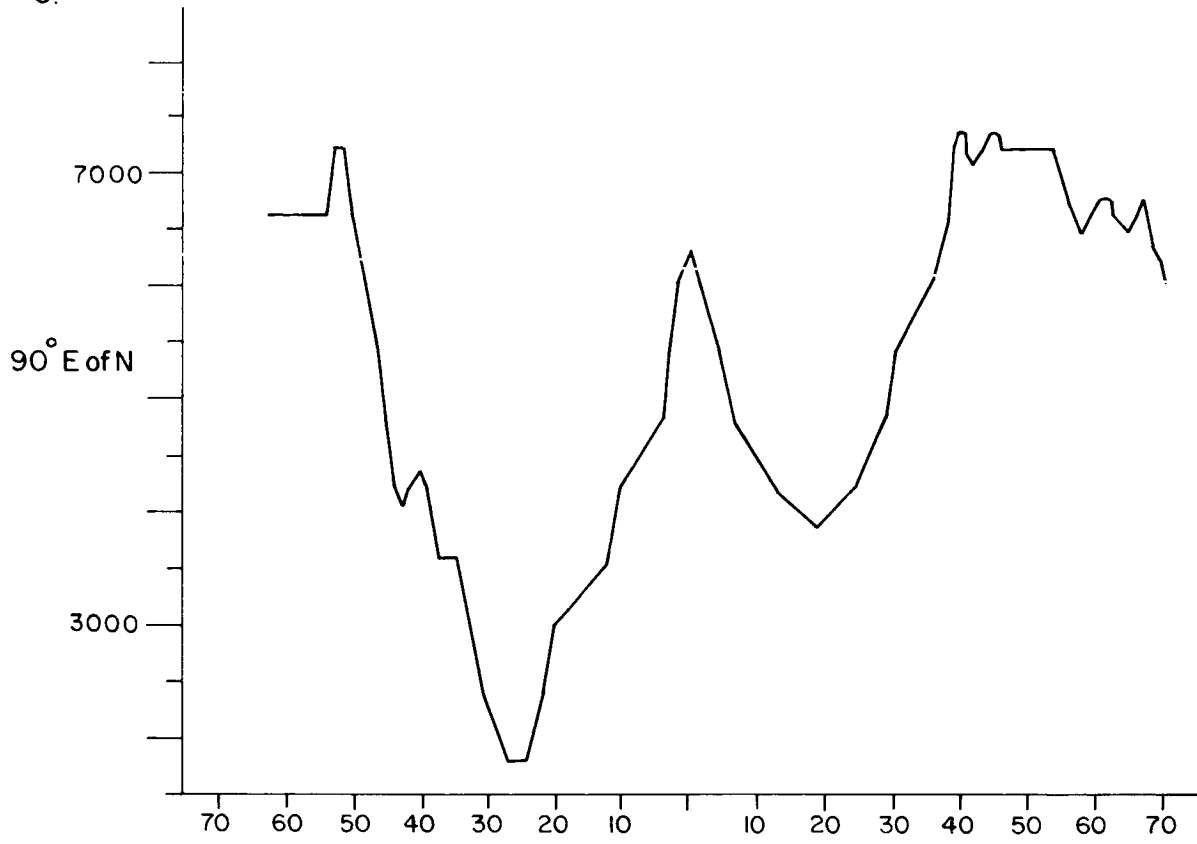

THEOPHILUS

3.