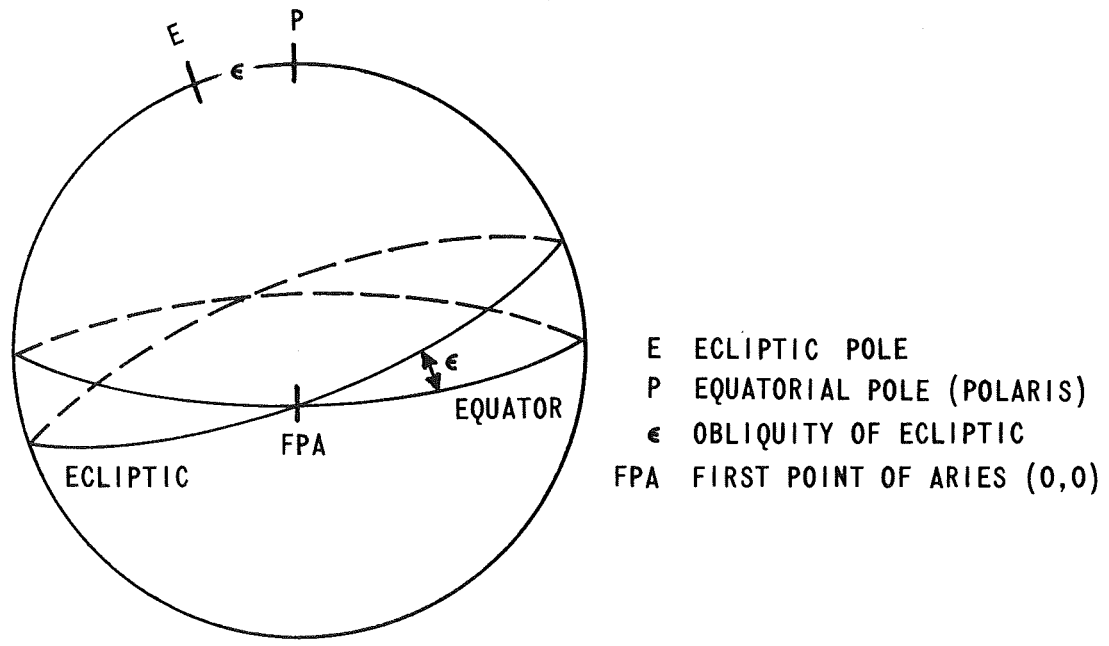

The "new" galactic pole ($\alpha = 192^\circ 15'$, $\delta = 27^\circ 24'$) is also removed from the equatorial pole by an obliquity; call it E, equal to 62.6° . In addition, the $(0^\circ, 0^\circ)$ point of the galactic plane is at $(192.25^\circ, 0^\circ)$ in the equatorial system, so there is a phase shift along the great circle, as well as the obliquity, E (Fig. 5).

Figure 3. Schematic diagram of coordinate system relationships.

Figure 4. Celestial sphere: equatorial and ecliptic.

Figure 5. Celestial sphere: equatorial and galactic.

Using the equations for spherical trigonometry, the equations for coordinate transformations can be derived (Fig. 6).