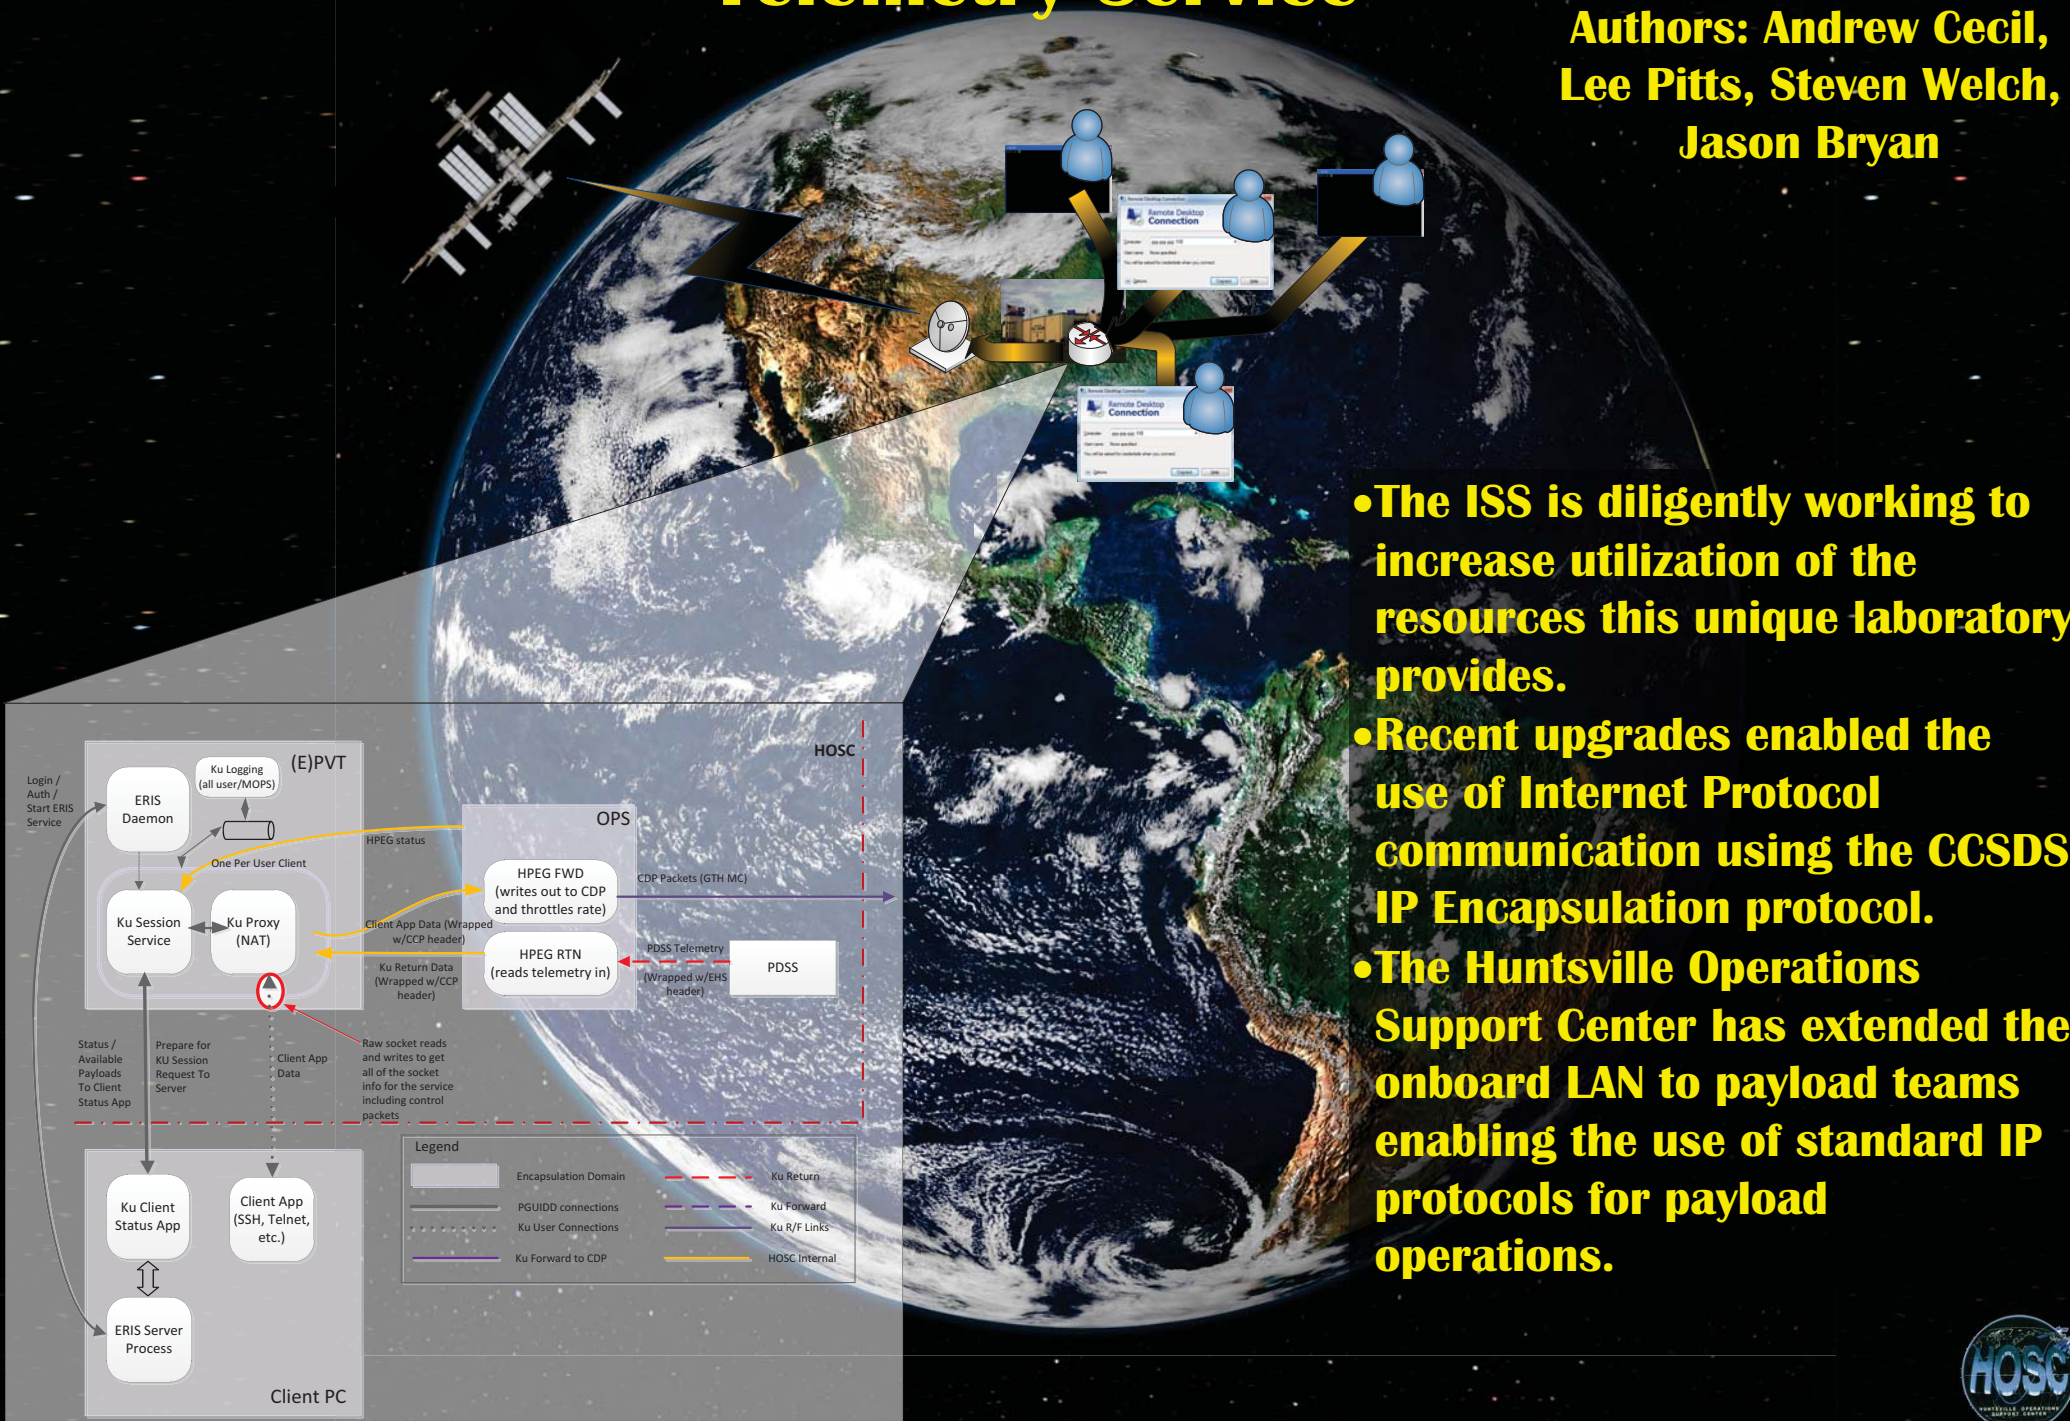

Enhanced International Space Station Ku-Band Telemetry Service

**Authors: Andrew Cecil,
Lee Pitts, Steven Welch,
Jason Bryan**

- The ISS is diligently working to increase utilization of the resources this unique laboratory provides.
- Recent upgrades enabled the use of Internet Protocol communication using the CCSDS IP Encapsulation protocol.
- The Huntsville Operations Support Center has extended the onboard LAN to payload teams enabling the use of standard IP protocols for payload operations.