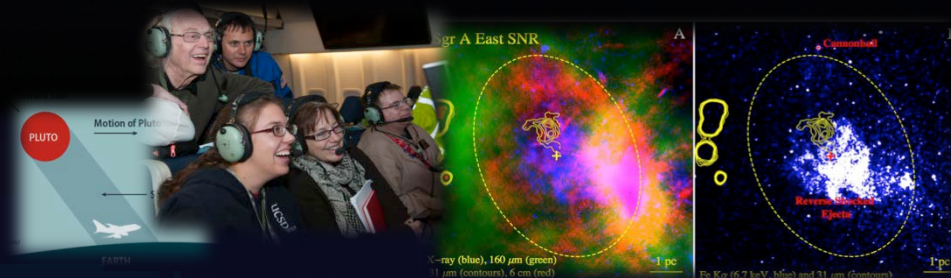

REMS

2007: CheMin installed in MSL

In Support of *Curiosity*

ChemCam

SAM