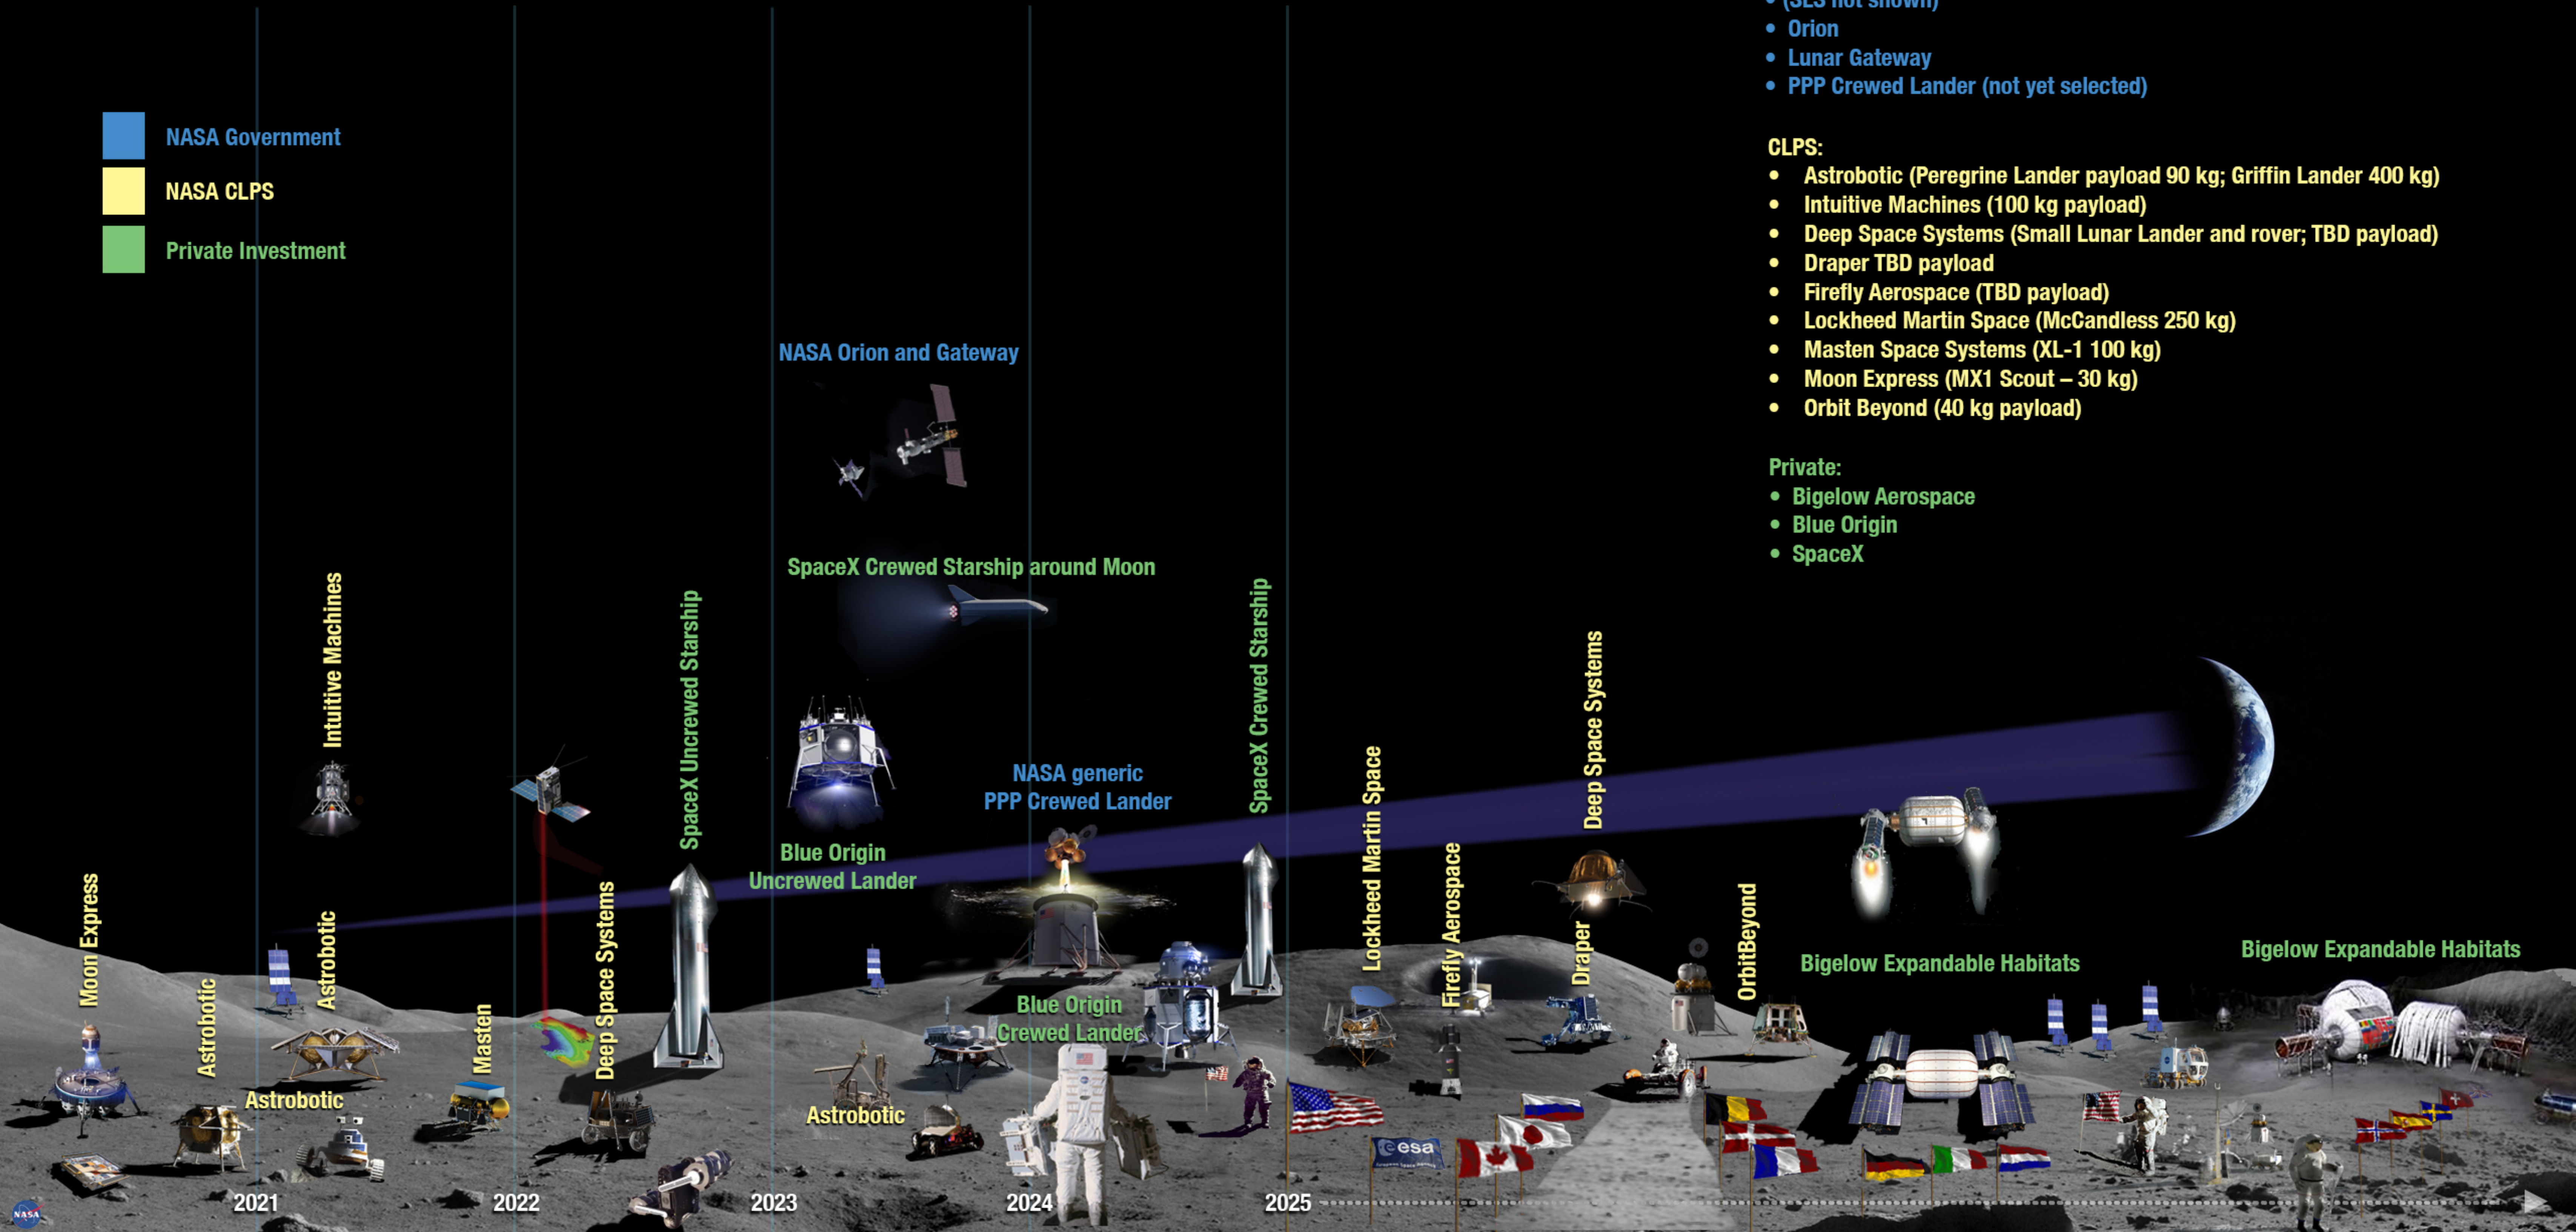

- NASA Government
- NASA CLPS
- Private Investment

- NASA Government**
- (SLS not shown)
 - Orion
 - Lunar Gateway
 - PPP Crewed Lander (not yet selected)

- CLPS:**
- Astrobotic (Peregrine Lander payload 90 kg; Griffin Lander 400 kg)
 - Intuitive Machines (100 kg payload)
 - Deep Space Systems (Small Lunar Lander and rover; TBD payload)
 - Draper TBD payload
 - Firefly Aerospace (TBD payload)
 - Lockheed Martin Space (McCandless 250 kg)
 - Masten Space Systems (XL-1 100 kg)
 - Moon Express (MX1 Scout – 30 kg)
 - Orbit Beyond (40 kg payload)

- Private:**
- Bigelow Aerospace
 - Blue Origin
 - SpaceX

2021

2022

2023

2024

2025

esa

Canada