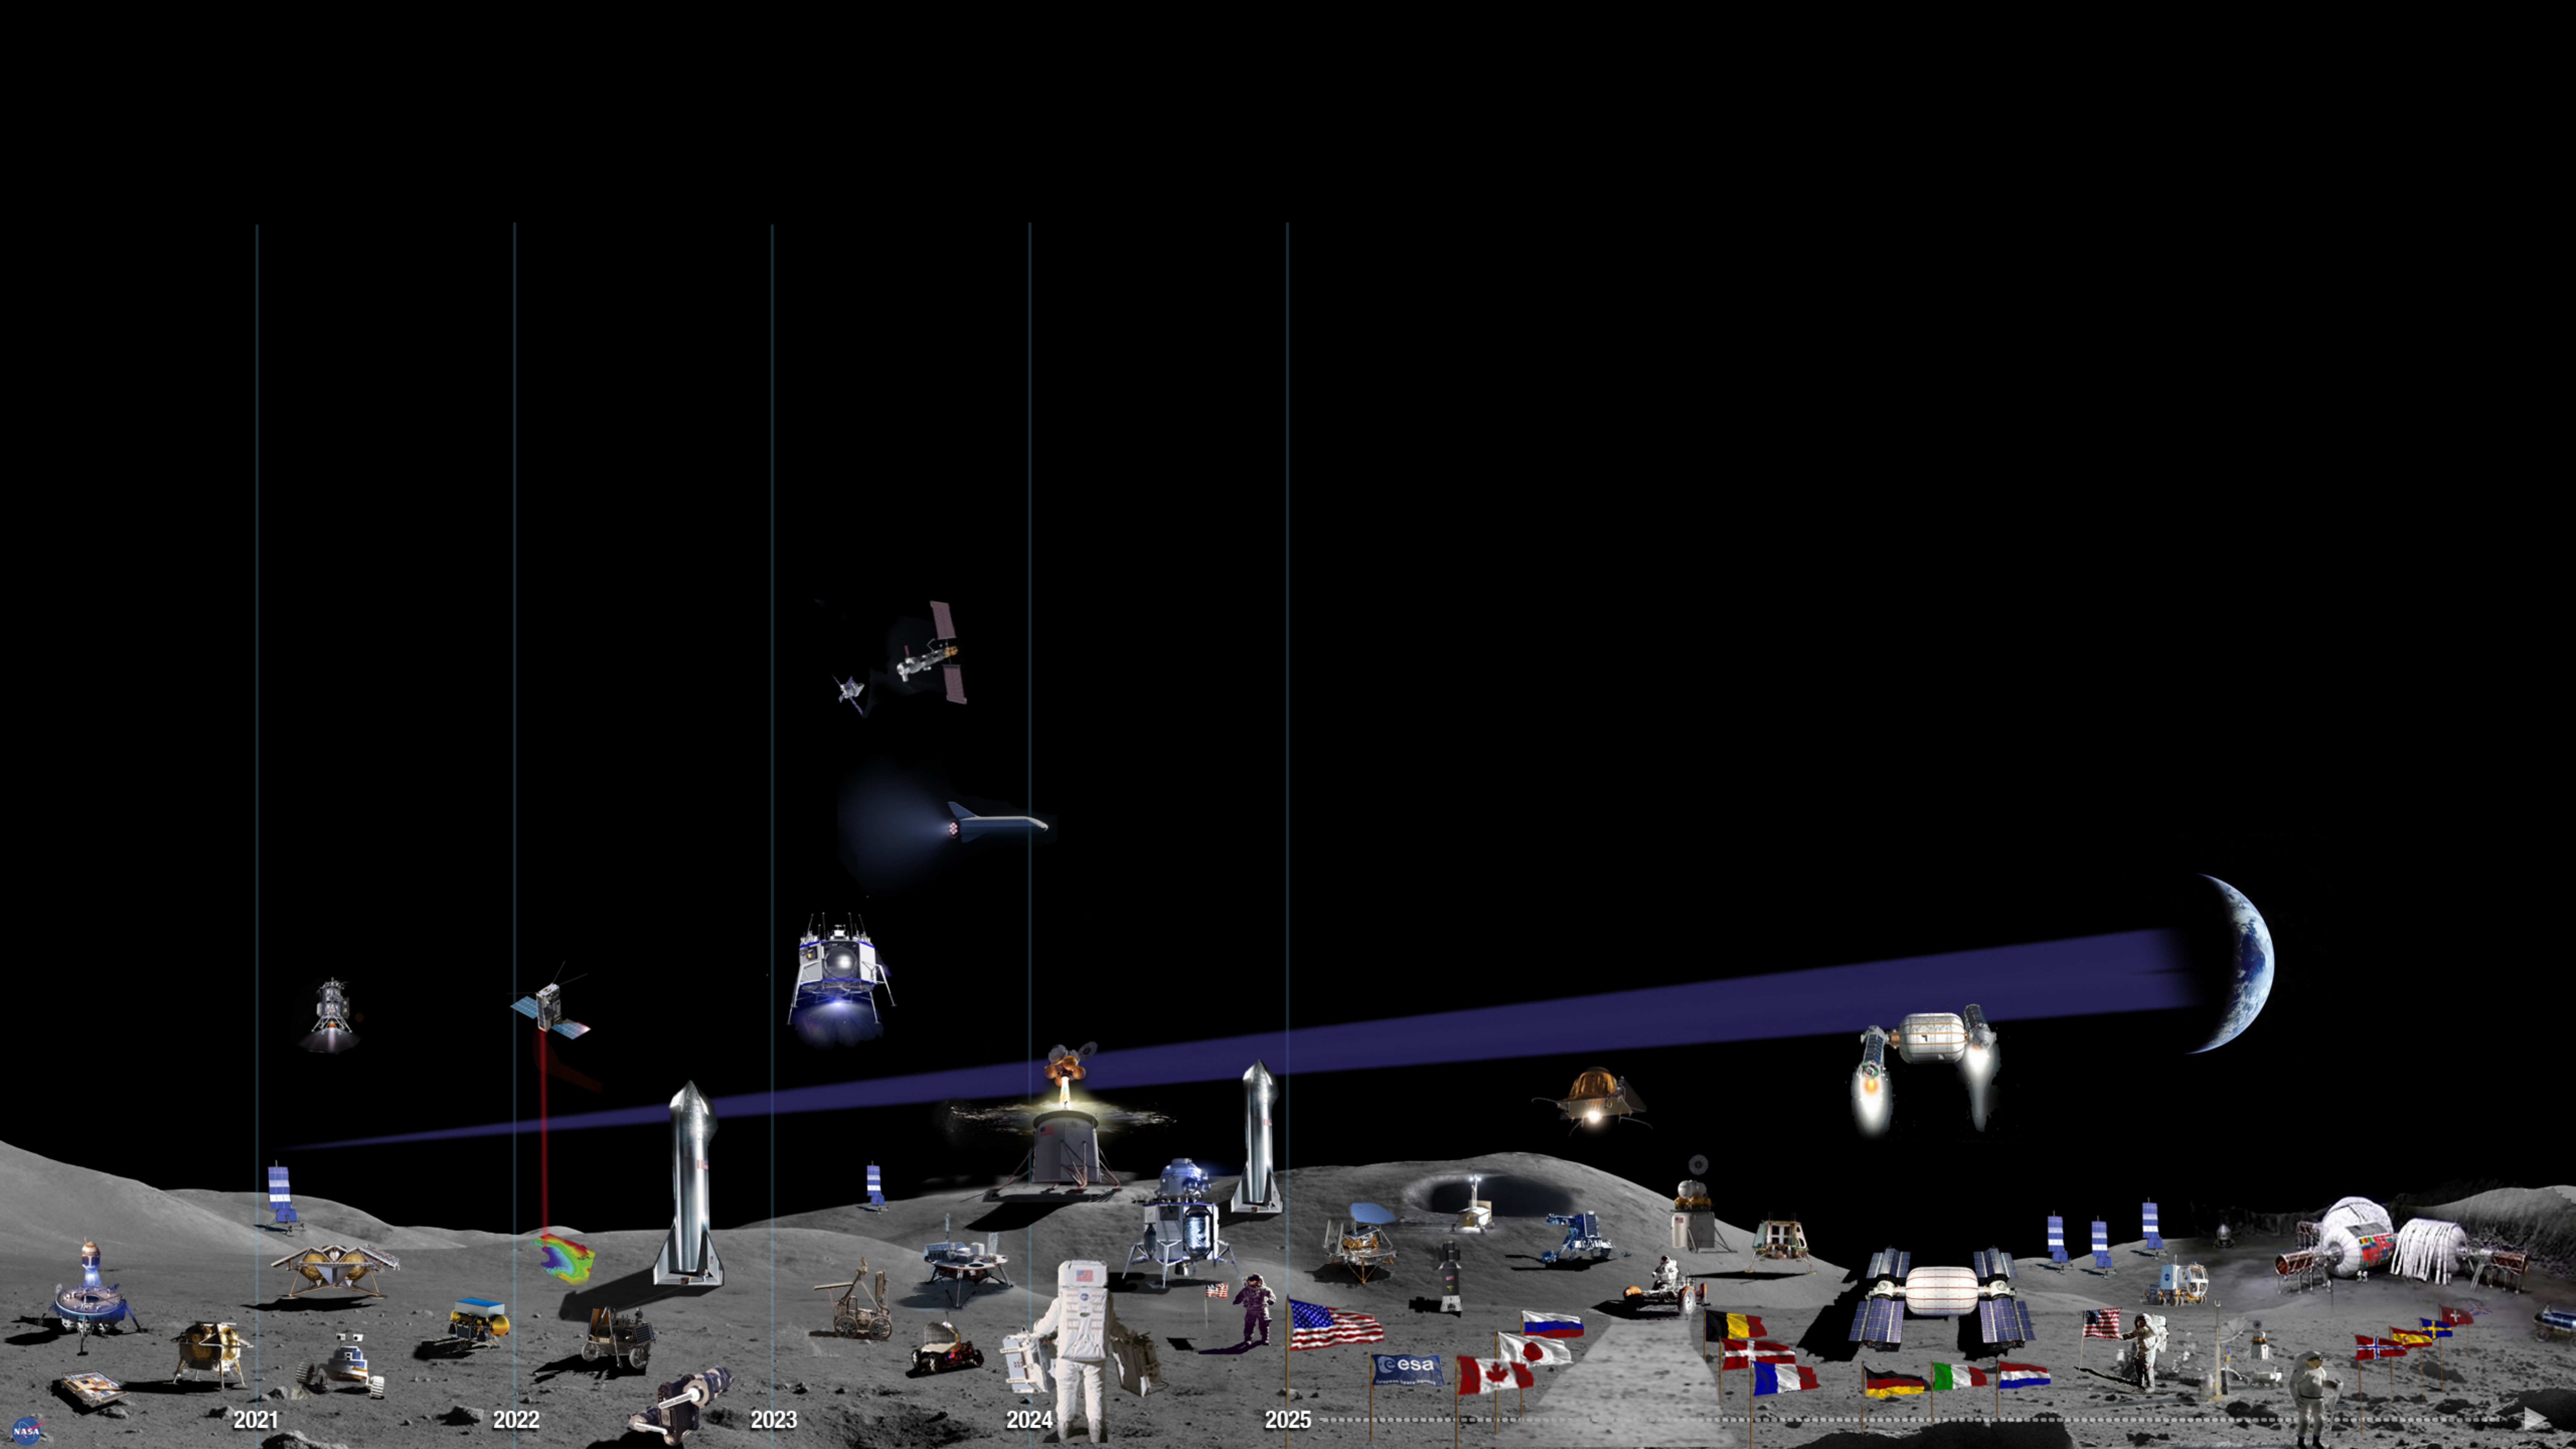

- NASA Government
- NASA CLPS
- Private Investment

- NASA Government**
- (SLS not shown)
 - Orion
 - Lunar Gateway
 - PPP Crewed Lander (not yet selected)

- CLPS:**
- Astrobotic (Peregrine Lander payload 90 kg; Griffin Lander 400 kg)
 - Intuitive Machines (100 kg payload)
 - Deep Space Systems (Small Lunar Lander and rover; TBD payload)
 - Draper TBD payload
 - Firefly Aerospace (TBD payload)
 - Lockheed Martin Space (McCandless 250 kg)
 - Masten Space Systems (XL-1 100 kg)
 - Moon Express (MX1 Scout – 30 kg)
 - Orbit Beyond (40 kg payload)

- Private:**
- Bigelow Aerospace
 - Blue Origin
 - SpaceX

2021

2022

2023

2024

2025

esa

Canada