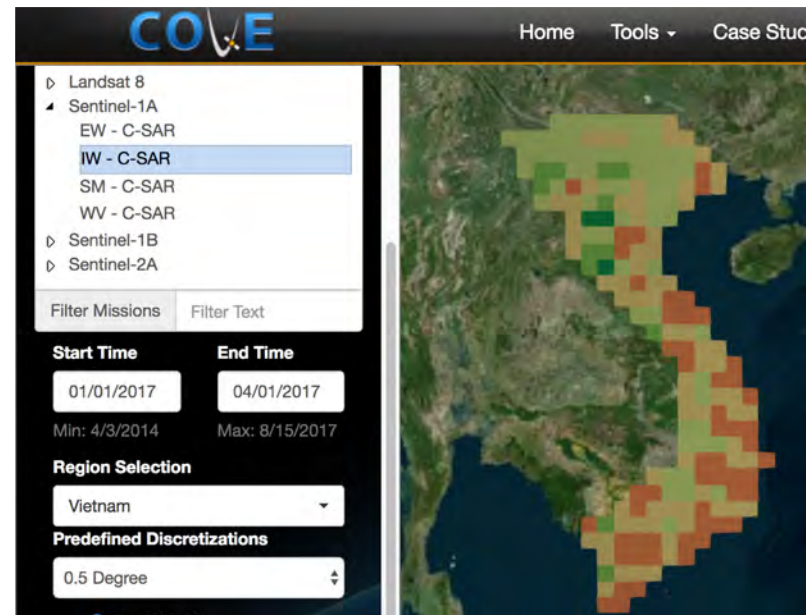

- The CEOS Visualization Environment (**COVE**) is a browser-based suite of tools for searching, analyzing, and visualizing actual and potential satellite sensor coverage.
- COVE is **FREE** and **OPEN** for anyone to use! There is a large international user base with 4000+ users in 2017.
- COVE includes **131 missions** and is linked to several mission archives to get metadata and browse images for past acquired data: *Landsat, SPOT, Pleiades, Radarsat-2, ALOS-1, TerraSAR-X, Sentinel-1, Sentinel-2, CBERS-4 and ResourceSAT-2.*
- **Coverage Analyzer:** New tool for acquisition reports and links to data ordering.

www.ceos-cove.org