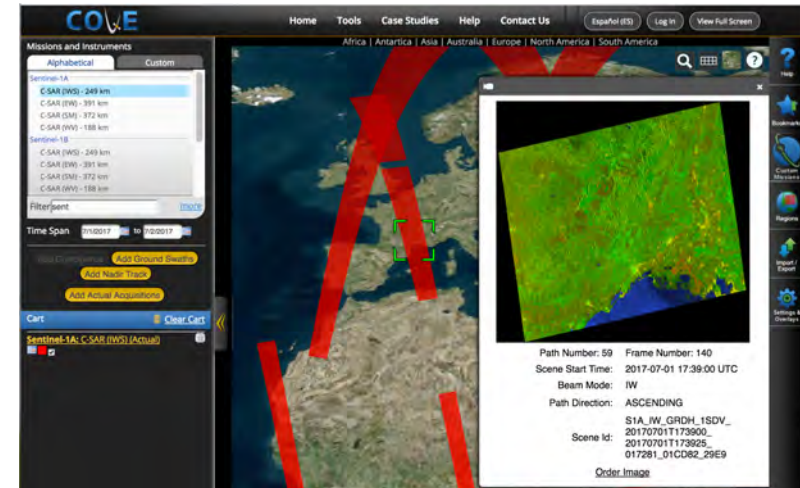

- The CEOS Visualization Environment (**COVE**) is a browser-based suite of tools for searching, analyzing, and visualizing actual and potential satellite sensor coverage.
- COVE is **FREE** and **OPEN** for anyone to use! There is a large international user base with 4000+ users in 2017.
- COVE includes **131 missions** and is linked to several mission archives to get metadata and browse images for past acquired data: *Landsat, SPOT, Pleiades, Radarsat-2, ALOS-1, TerraSAR-X, Sentinel-1, Sentinel-2, CBERS-4 and ResourceSAT-2.*
- **Coverage Analyzer:** New tool for acquisition reports and links to data ordering.

www.ceos-cove.org