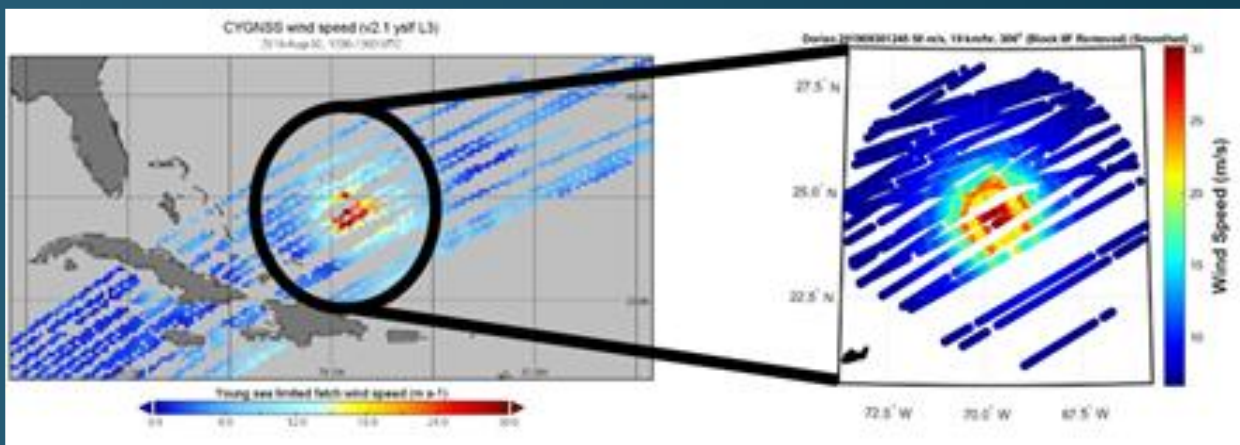

Before landfall

After

Delta

Measure winds in tropical cyclones

- Hurricane Dorian overpass, Aug. 30, 2019 at 02:45 UTC

Extensive flooding in the Dominican Republic

CYGNSS: Observations of sources of ocean microplastic from space