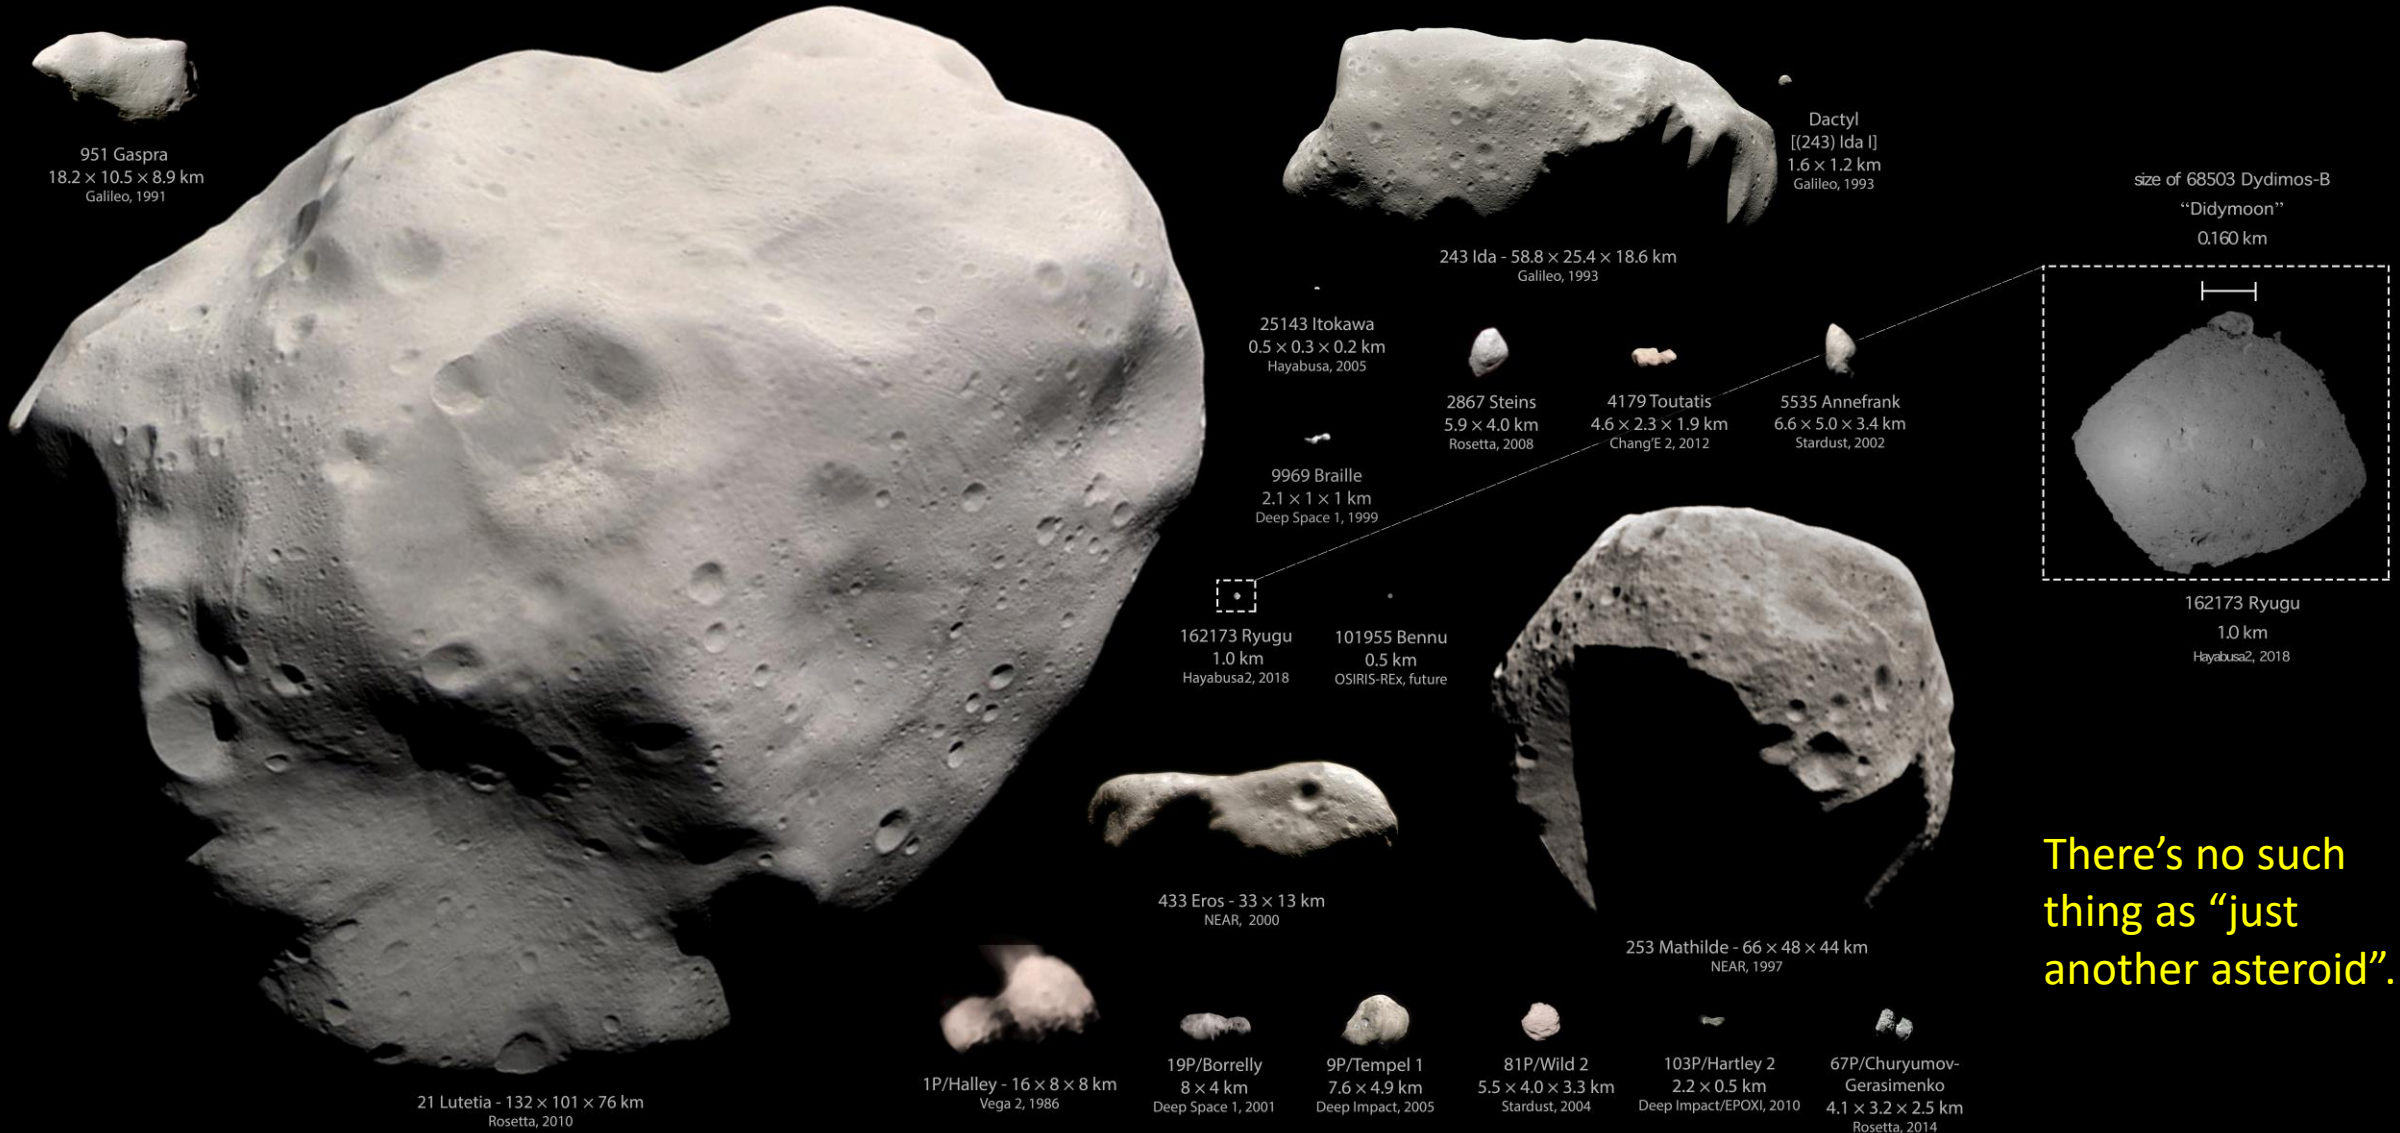

Before landfall

After

Delta

Measure winds in tropical cyclones

- Hurricane Dorian overpass, Aug. 30, 2019 at 02:45 UTC

Extensive flooding in the Dominican Republic

CYGNSS: Observations of sources of ocean microplastic from space

<https://www.youtube.com/watch?v=sQTGOU9LiJ0&t=5s>

Different Asteroid Populations Tell Distinct Stories About our Solar System's History

Inner Solar System

Outer Solar System

Asteroids and Comets Seen Up Close by Spacecraft

There's no such thing as "just another asteroid".

ASSESS

[CENTER FOR NEAR EARTH OBJECT STUDIES]

SEARCH, DETECT & TRACK

[SPACE-BASED & GROUND-BASED OBSERVATIONS, IAWN]

MITIGATE

[DART, FEMA EXERCISES]

DART is the first full-scale flight demonstration of an asteroid deflection technology: kinetic impact

Launch puts DART
on a trajectory to
intercept Didymos
when it is within 6.7
million miles of
Earth

DART Kinetic
Impact:
**Sept. 26 – Oct
2, 2022**

Double Asteroid Redirection Test Mission (DART) / LICIA Cube