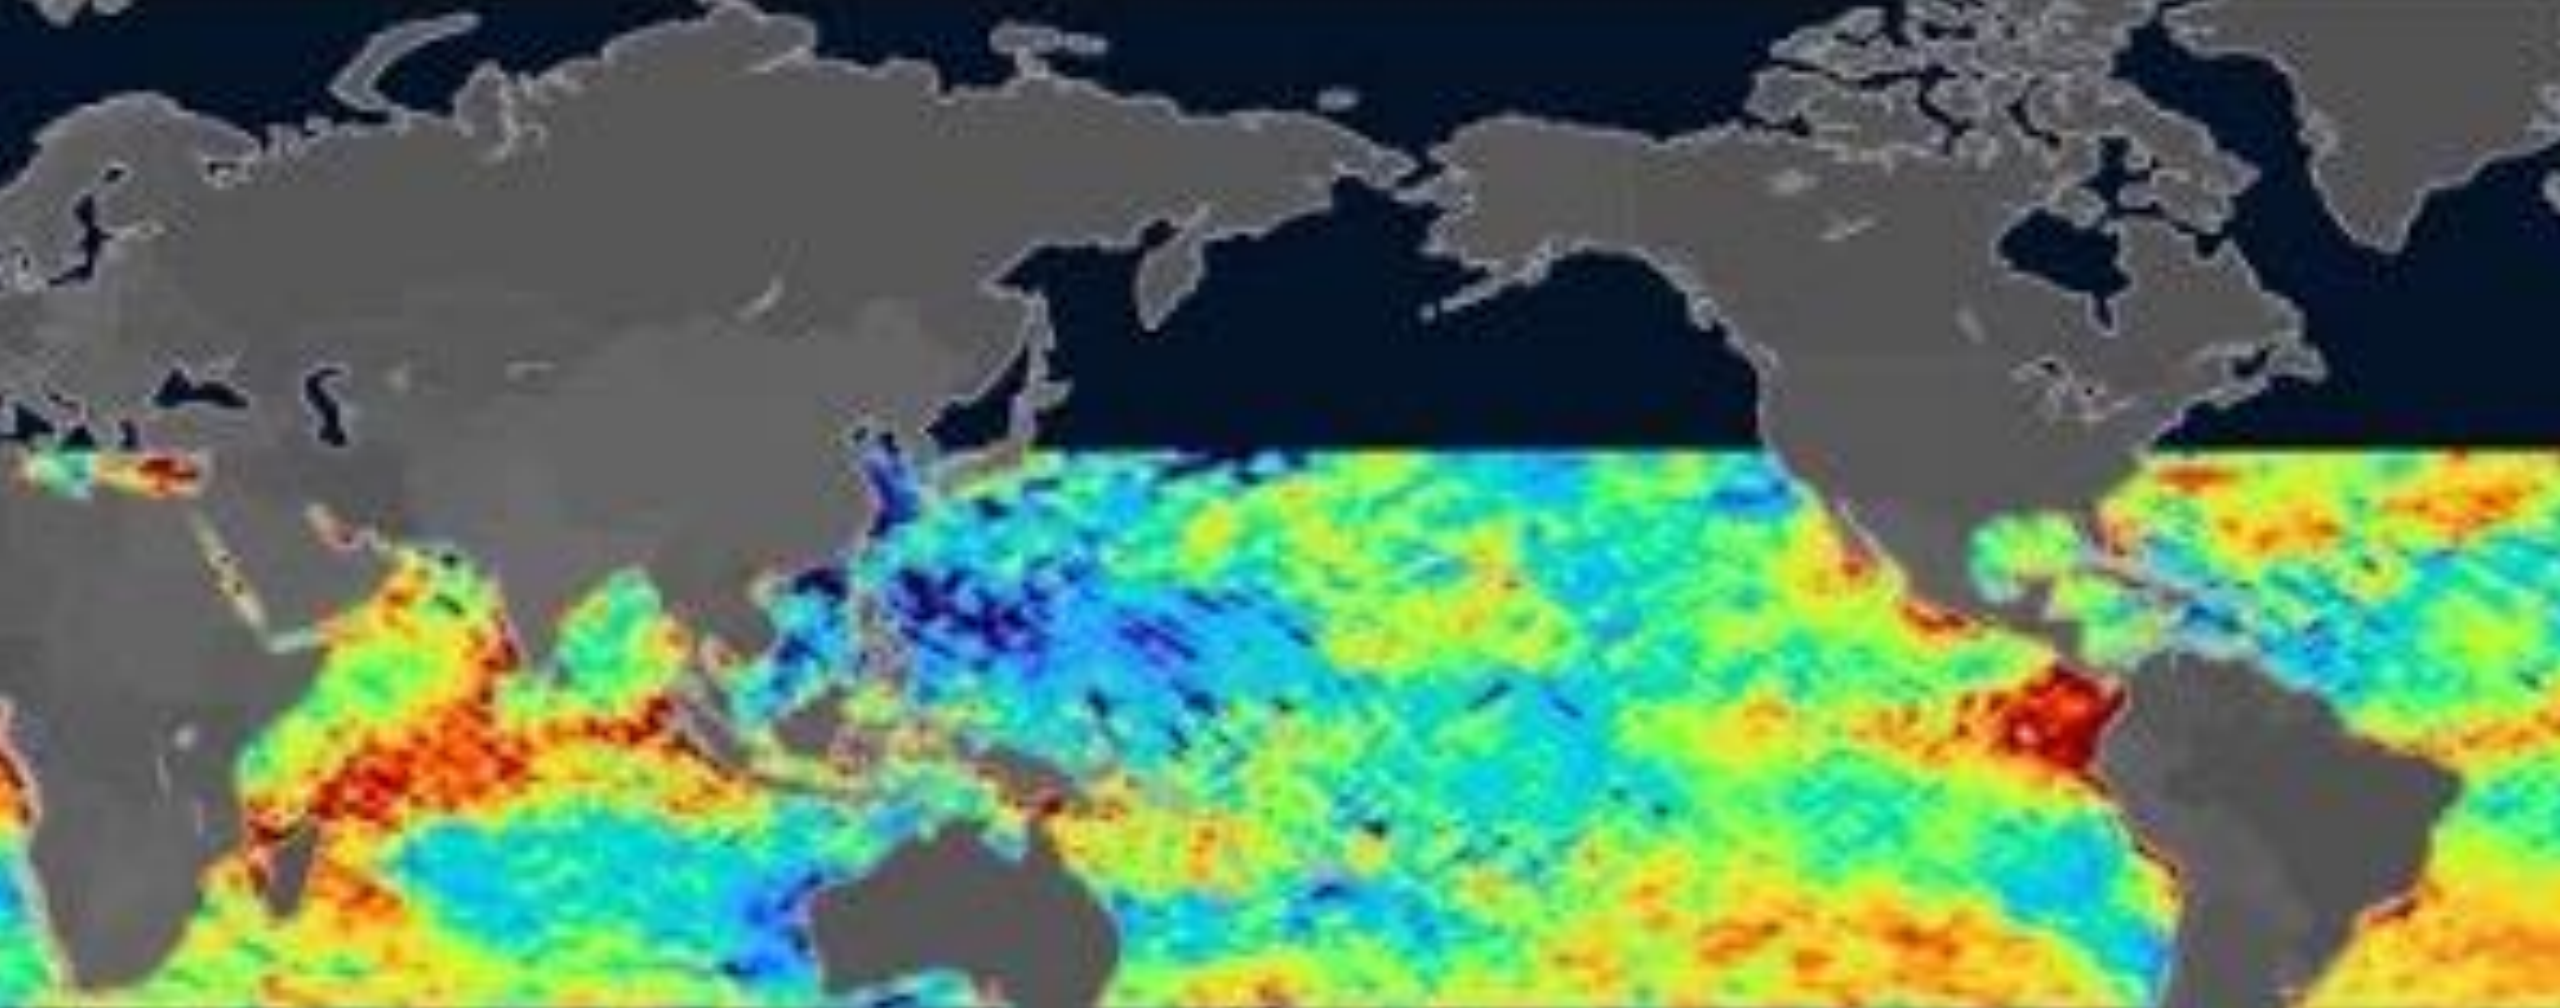

Before landfall

After

Delta

Measure winds in tropical cyclones

- Hurricane Dorian overpass, Aug. 30, 2019 at 02:45 UTC

Extensive flooding in the Dominican Republic

CYGNSS: Observations of sources of ocean microplastic from space