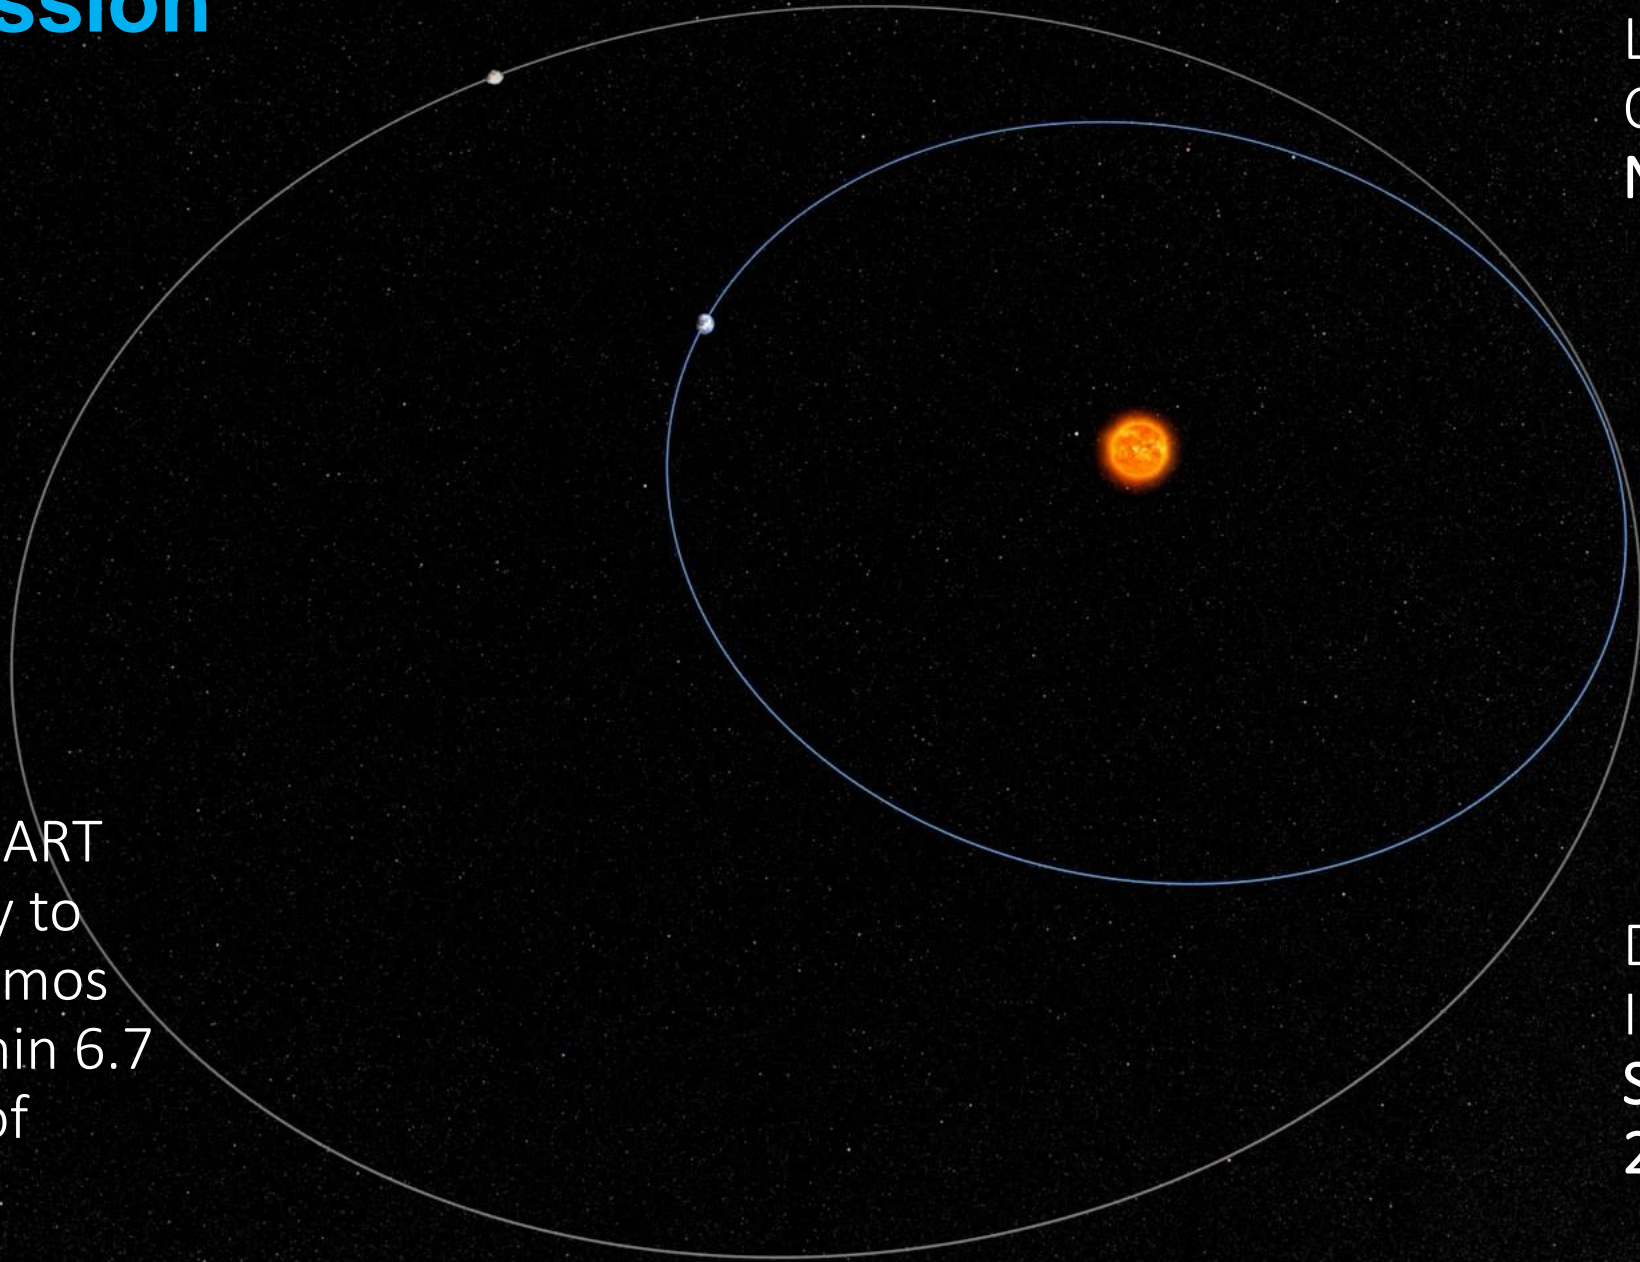

PLANETARY DEFENSE

PLAN & COORDINATE

[SMPAG, PIERWG, NITEP IWG]

CHARACTERIZE

[NEOWISE, GOLDSTONE, IRTF]

NASA's DART Mission: Learning to Defend Earth from Asteroid Impacts

DART Mission Profile

Launch Window
Opens:
Nov. 23, 2021

Launch puts DART
on a trajectory to
intercept Didymos
when it is within 6.7
million miles of
Earth

DART Kinetic
Impact:
**Sept. 26 – Oct
2, 2022**

Double Asteroid Redirection Test Mission (DART) / LICIA Cube

Heliophysics
Explorer

Sun Radio Interferometer Space Experiment (SunRISE)

PI: Justin C. Kasper/University of Michigan

Sun Radio Interferometer
Space Experiment

Coronal Mass Ejection
Coronagraph Image

SunRISE Observatory