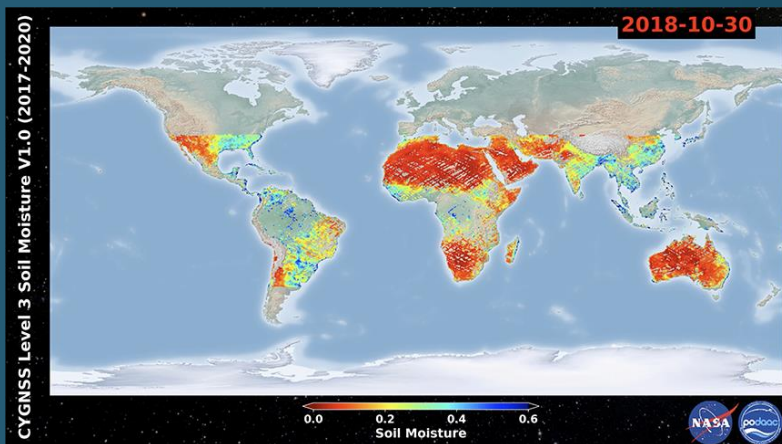

**DISCOVER SECRETS
OF THE UNIVERSE**

NASA Earth Observing Fleet

August 2021

NASA Scientific Visualization Studio
svs.gsfc.nasa.gov/4931

CYGNSS: Eight Eyes in the Sky

NASA Scientific Visualization Studio
svs.gsfc.nasa.gov/12447

CYGNSS Scientific Results and Applications

Daily soil moisture data product

- Oct. 30, 2018

Map flood inundation after hurricane landfall

- Reflectivity before and after Hurricane Isaias landfall, July-August 2020

Before landfall

After

Delta

Measure winds in tropical cyclones

- Hurricane Dorian overpass, Aug. 30, 2019 at 02:45 UTC

Extensive flooding in the Dominican Republic

CYGNSS: Observations of sources of ocean microplastic from space