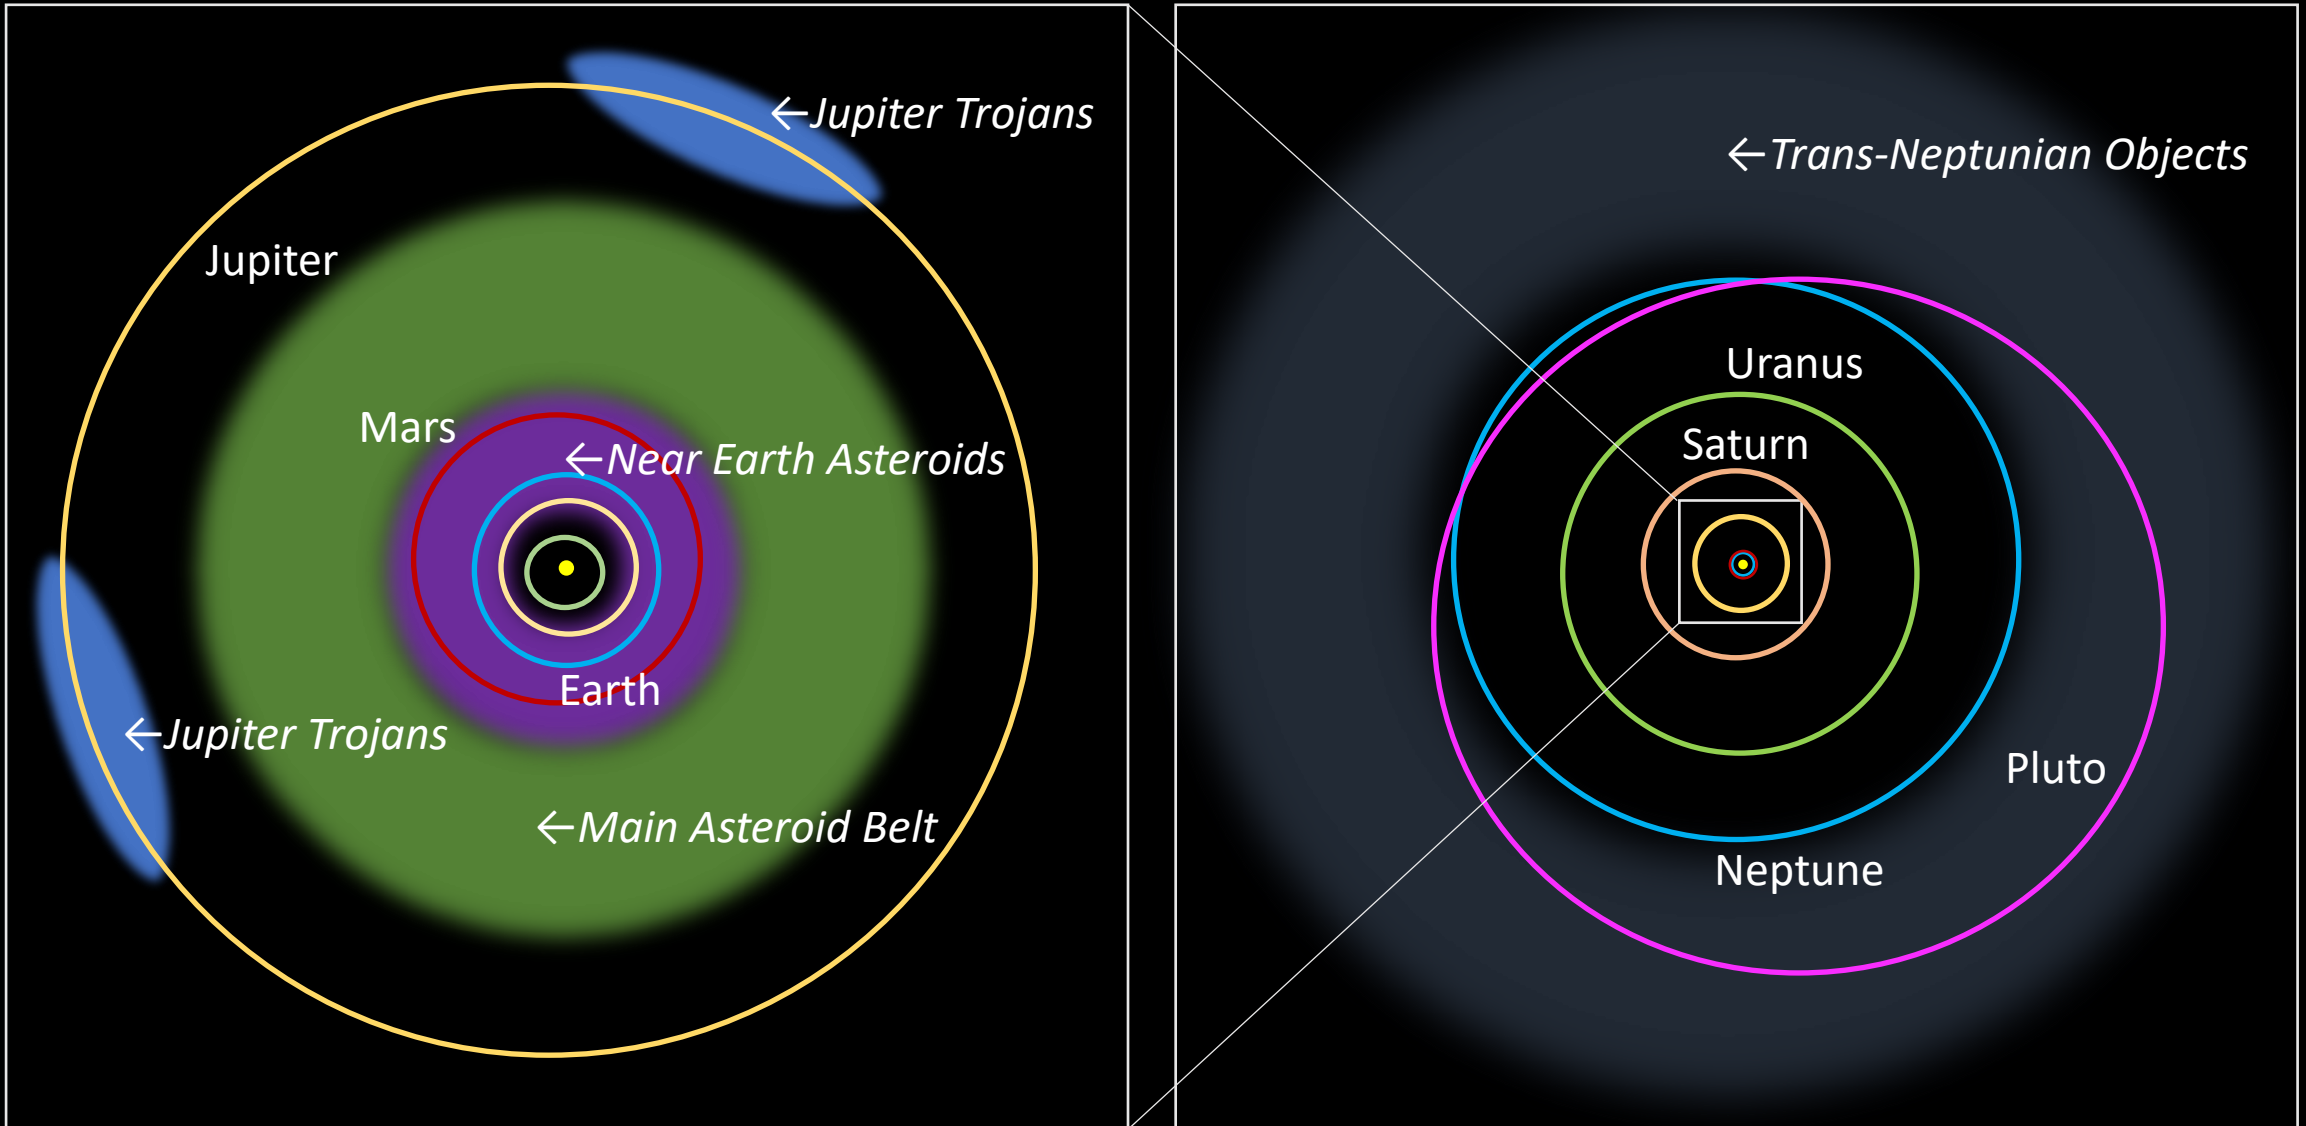

Before landfall

After

Delta

Measure winds in tropical cyclones

- Hurricane Dorian overpass, Aug. 30, 2019 at 02:45 UTC

Extensive flooding in the Dominican Republic

CYGNSS: Observations of sources of ocean microplastic from space

<https://www.youtube.com/watch?v=sQTGOU9LiJ0&t=5s>

Different Asteroid Populations Tell Distinct Stories About our Solar System's History

Inner Solar System

Outer Solar System

Asteroids and Comets Seen Up Close by Spacecraft